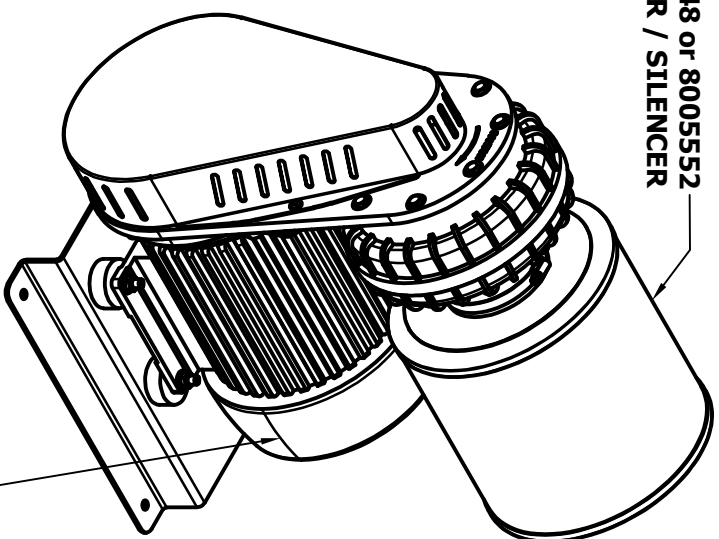

8005548 or 8005552
FILTER / SILENCER

TYPICAL MOTOR:
PAXTON 2650815

TYPICAL WT = 116 lbs

10125 Carver Road Phone: (800) 441-7475
Cincinnati, OH 45242 (513) 891-7474
www.paxtonproducts.com

OVERALL DWG, BLWR, XT500 5HP 184TC
XT500-5-184TC, VIEW B-G

DATE

7/6/2011

INVENTOR DWG No.

OA-B6505-VIEW-B-G

FOR REPLACEMENT PARTS INFORMATION OR EXACT C-C DIMENSION,
PLEASE SEE THE SPECIFIC "PARTS DIAGRAM" FOR YOUR BLOWER.

THIS DOCUMENT IS THE PROPERTY
OF PAXTON PRODUCTS AND IS
FURNISHED ON THE CONDITION
THAT IT IS TO BE USED ONLY BY
PAXTON CUSTOMERS FOR
INTEGRATING PAXTON
EQUIPMENT. THIS DOCUMENT
MAY BE USED BY CUSTOMERS TO
CREATE THEIR OWN EQUIPMENT
DOCUMENTATION. OTHERWISE
THIS DOCUMENT IS NOT TO BE
USED IN ANY SHAPE OR FORM TO
CREATE DOCUMENTS, PARTS, OR
EQUIPMENT.