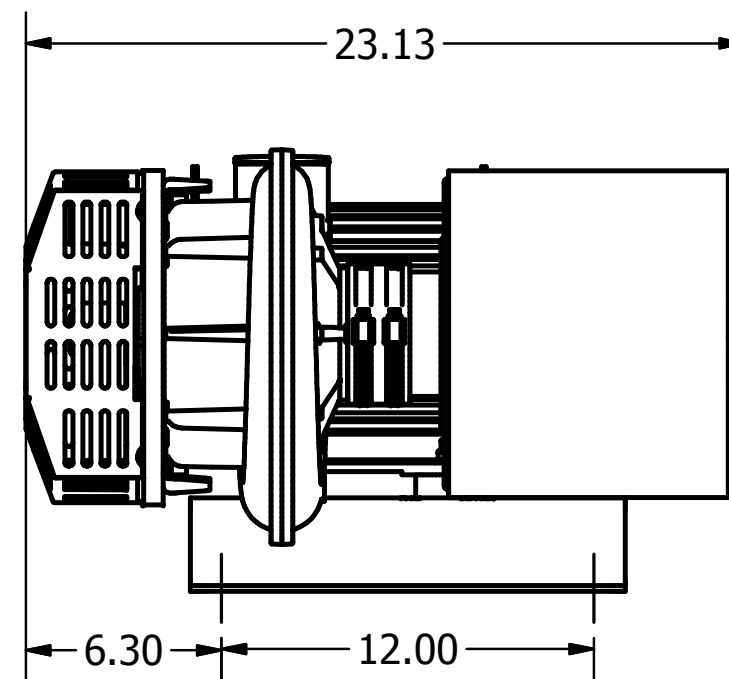

5M-800-H

THIS DOCUMENT IS THE PROPERTY OF PAXTON PRODUCTS AND IS FURNISHED ON THE CONDITION THAT IT IS TO BE USED ONLY BY PAXTON CUSTOMERS FOR INTEGRATING PAXTON EQUIPMENT. THIS DOCUMENT MAY BE USED BY CUSTOMERS TO CREATE THEIR OWN EQUIPMENT DOCUMENTATION. OTHERWISE THIS DOCUMENT IS NOT TO BE USED IN ANY SHAPE OR FORM TO CREATE DOCUMENTS, PARTS, OR EQUIPMENT.

10125 Carver Road Phone: (800) 441-7475  
 Cincinnati, OH 45242 (513) 891-7474  
 www.paxtonproducts.com

OVERALL DWG, BLWR, PX500 5Hp 184TC  
 PX500-5-184TC-7.938-460, VIEW A-A

DATE  
 3/11/2020

INVENTOR DWG No.  
**OA-PX500-VIEW-A-A**