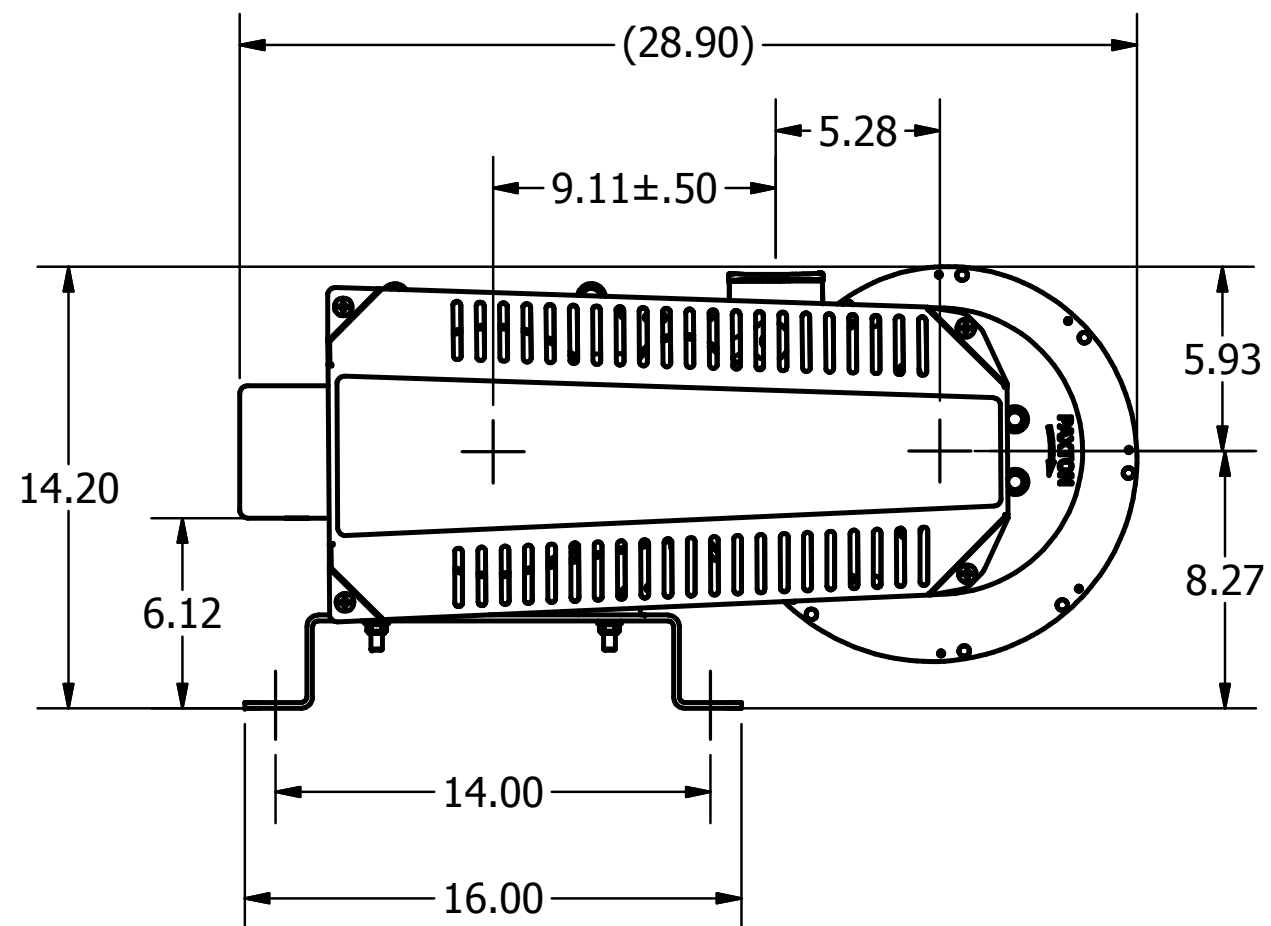

5M-800-H

THIS DOCUMENT IS THE PROPERTY OF PAXTON PRODUCTS AND IS FURNISHED ON THE CONDITION THAT IT IS TO BE USED ONLY BY PAXTON CUSTOMERS FOR INTEGRATING PAXTON EQUIPMENT. THIS DOCUMENT MAY BE USED BY CUSTOMERS TO CREATE THEIR OWN EQUIPMENT DOCUMENTATION. OTHERWISE THIS DOCUMENT IS NOT TO BE USED IN ANY SHAPE OR FORM TO CREATE DOCUMENTS, PARTS, OR EQUIPMENT.

10125 Carver Road Phone: (800) 441-7475  
 Cincinnati, OH 45242 (513) 891-7474  
 www.paxtonproducts.com

OVERALL DWG, BLWR, PX500 5Hp 184TC  
 PX500-5-184TC-7.938-460, VIEW A-A

DATE  
 3/11/2020

INVENTOR DWG No.  
**OA-PX500-VIEW-A-A**